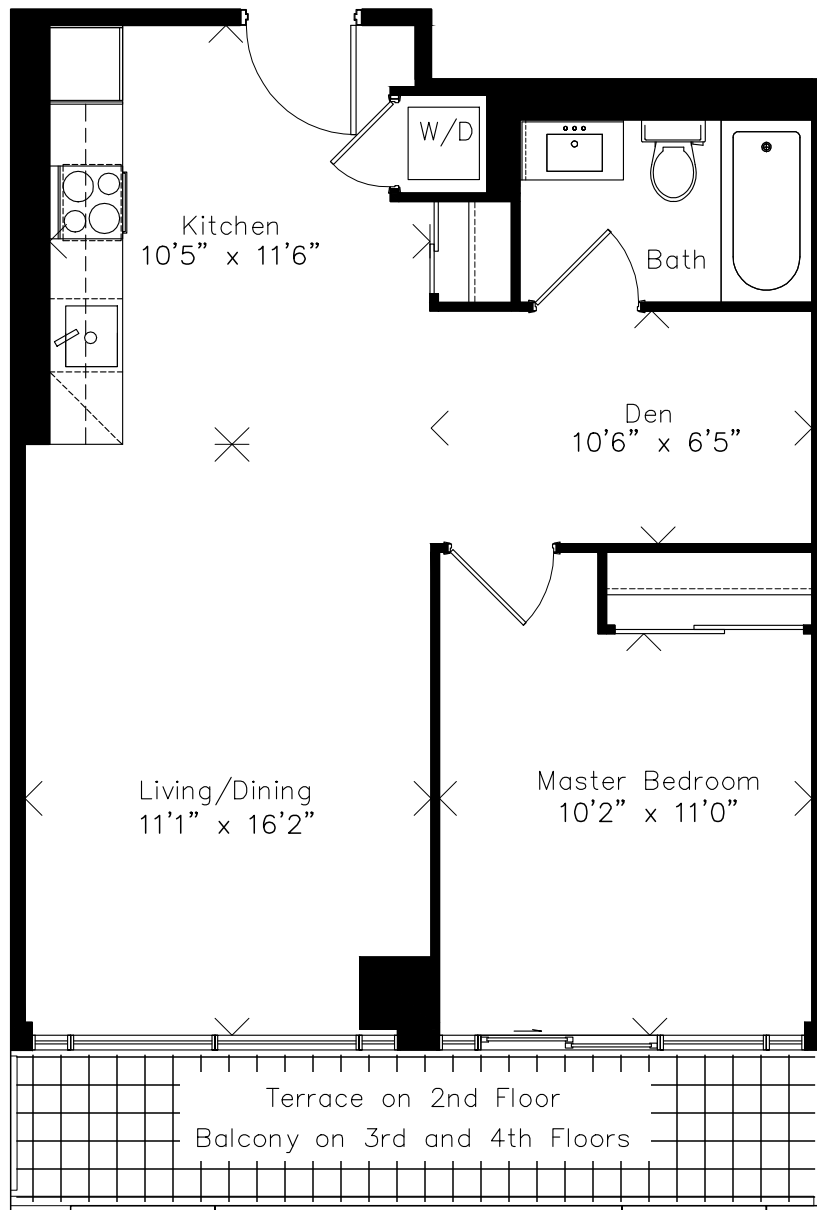

# Floorplans

## 210

1 bedroom + Den

Indoor Area: 603 sq.ft.

All dimensions are approximate. Actual usable floor plan space may differ from stated area in accordance with Bulletin 22 published by the Tarion Warranty Corporation, E. & O. E., June 2014.

## 213 / 311 / 411

1 bedroom + Den

Indoor Area: 615 sq.ft.

Outdoor Area: 94 sq.ft.

All dimensions are approximate. Actual usable floor plan space may differ from stated area in accordance with Bulletin 22 published by the Tarion Warranty Corporation, E. & O. E. June 2014.