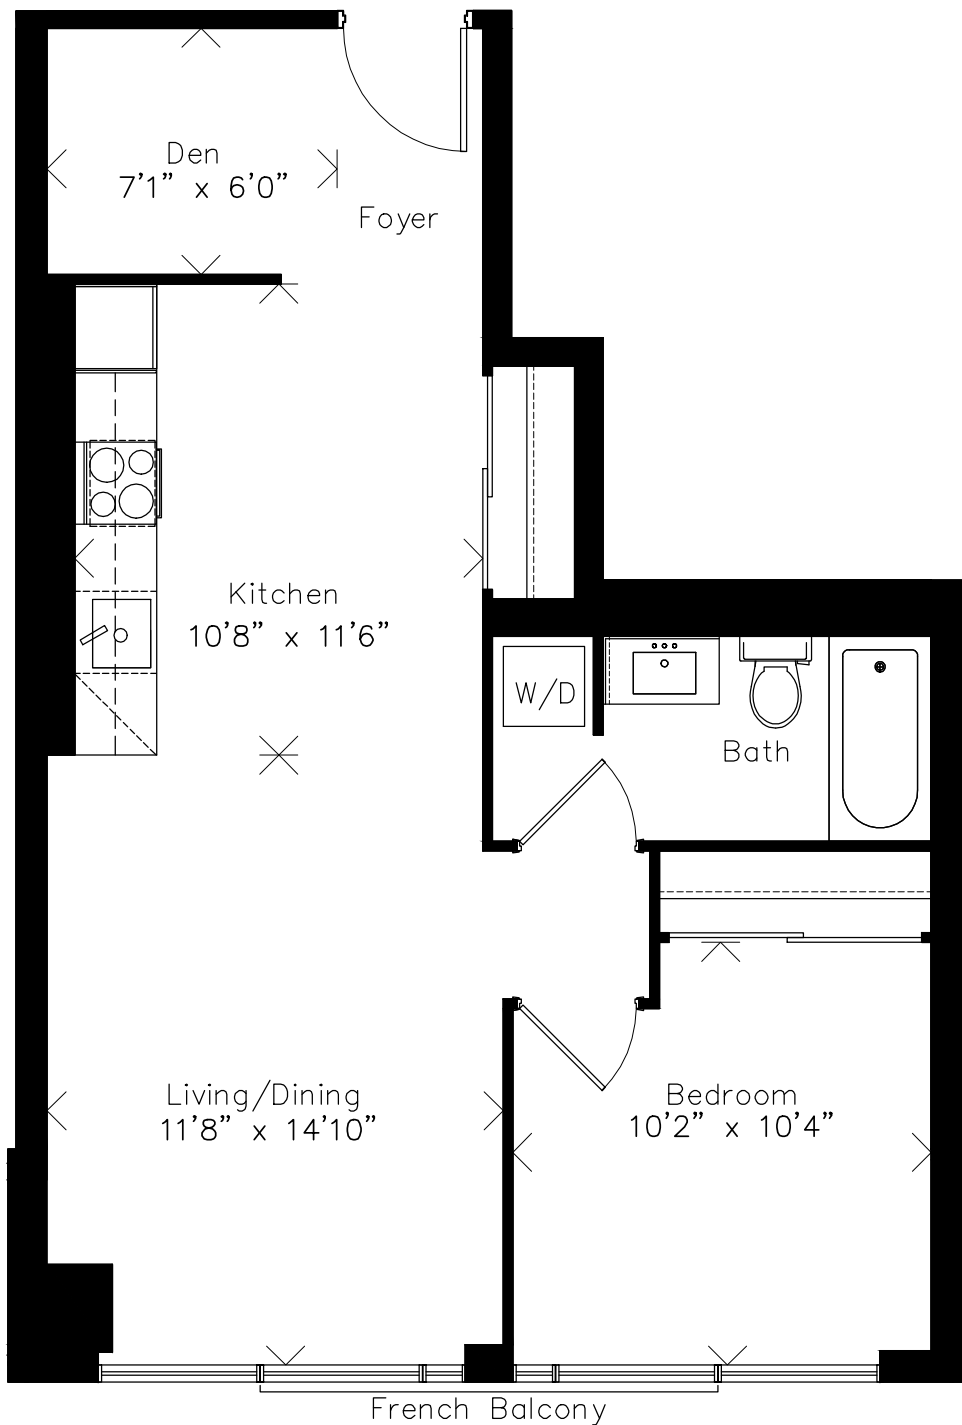

# Floorplans

## 210

1 bedroom + Den

Indoor Area: 603 sq.ft.

All dimensions are approximate. Actual usable floor plan space may differ from stated area in accordance with Bulletin 22 published by the Tarion Warranty Corporation, E. & O. E., June 2014.

## 213 / 311 / 411

1 bedroom + Den

Indoor Area: 615 sq.ft.

Outdoor Area: 94 sq.ft.

All dimensions are approximate. Actual usable floor plan space may differ from stated area in accordance with Bulletin 22 published by the Tarion Warranty Corporation, E. & O. E. June 2014.