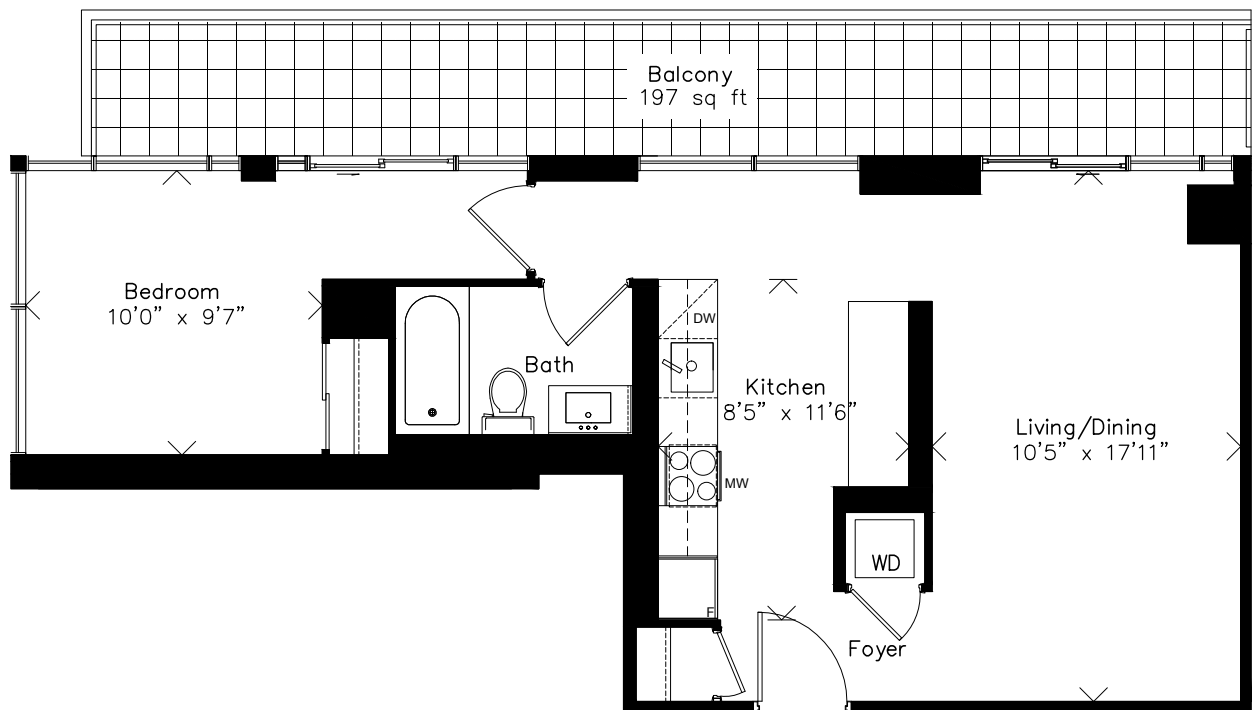

# Floorplans

## 601

1 bedroom

Indoor Area: 628 sq.ft.

Outdoor Area: 197 sq.ft.

6th Floor

All dimensions are approximate. Actual usable floor plan space may differ from stated area in accordance with Bulletin 22 published by the Tarion Warranty Corporation, E. & O. E. June 2014.