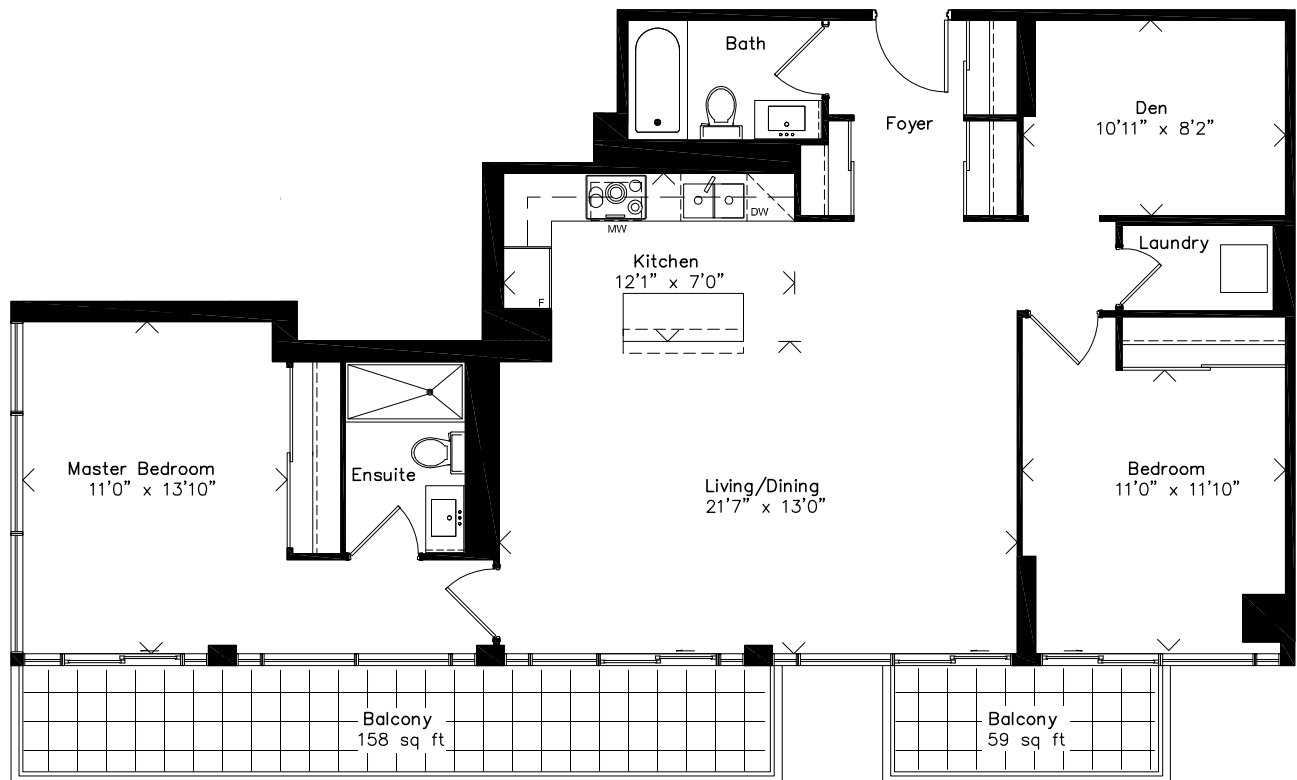

Floorplans

801

2 bedroom + Den

Indoor Area: 1,173 sq.ft.

Outdoor Area: 217 sq.ft.

All dimensions are approximate. Actual usable floor plan space may differ from stated area in accordance with Bulletin 22 published by the Tarion Warranty Corporation, E. & O. E. June 2014.